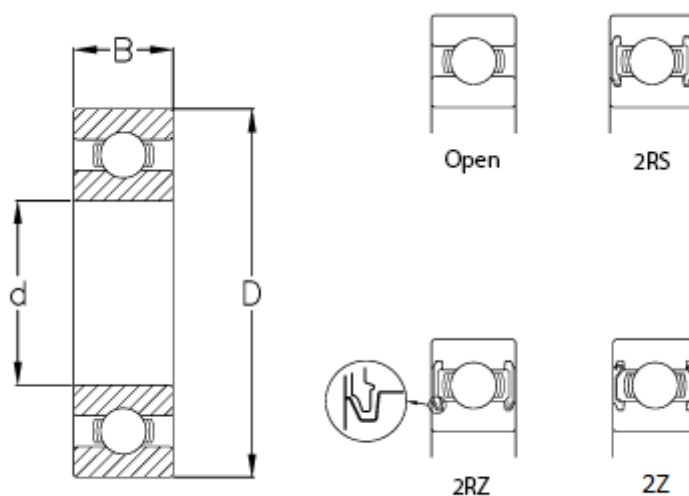

Data Sheet

Article number: 57960201000901

Description: CeramicSpeed hybrid bearing Insulate sealed
6200-CSB

Measures

B	= 9
Ball grade	= 3
C (KN)	= 5.4
C0	= 2.36
d	= 10
D	= 30
Max rpm.	= 43000
Type	= 6200